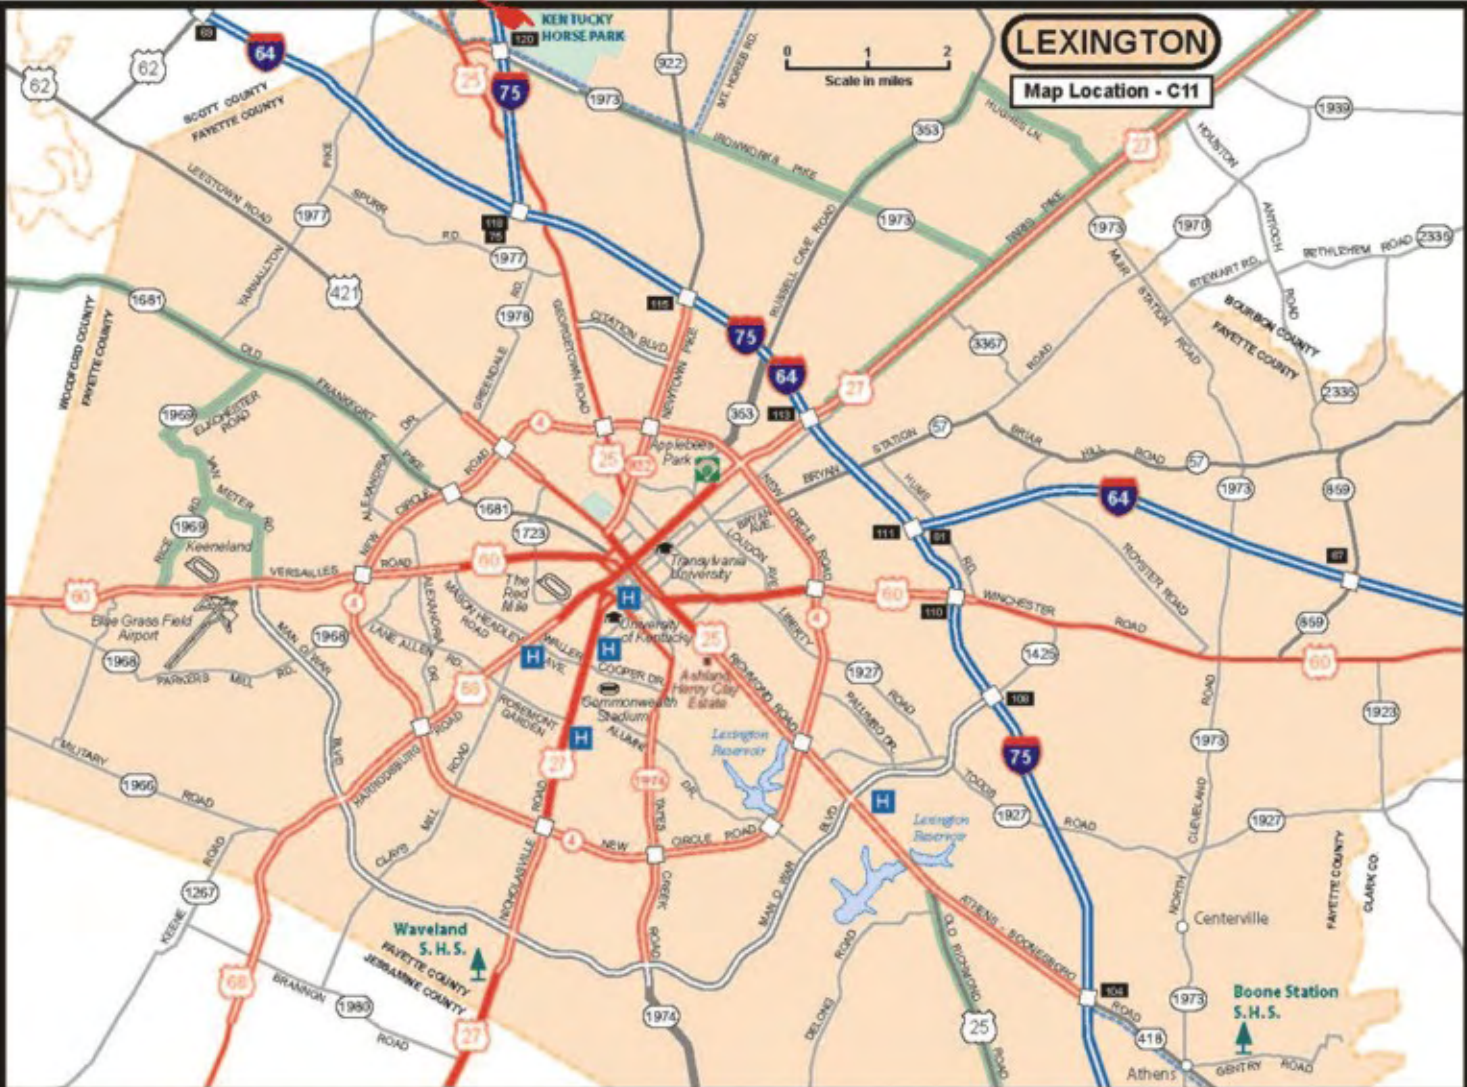

DIRECTIONS TO CENTRAL KENTUCKY RIDING FOR HOPE

The Kentucky Horse Park is located 4 miles north of Lexington and 3 miles south of Georgetown at I-75. Take exit 120 from I-75 and follow the signs to the Kentucky Horse Park.

Enter the Horse Park, at the main gate.

Go AROUND the Roundabout to Cigar Lane

Turn RIGHT onto Cigar Lane.

Follow Cigar Lane to Walt Robertson Drive. Just past the Alltech Arena.

Turn LEFT onto Walt Robertson Drive.

Follow Walt Robertson Drive past the Secretariat Center

Turn RIGHT into our driveway (There will be a sign "Central Kentucky Riding for Hope".) Park in the marked spaces.

Please enter through the main entrance under the sign Creech Therapeutic Riding Center.

859-231-7066

LEXINGTON

Map Location - C11

John A. & Virginia Creech
Therapeutic Riding Center

Main Entrance

Volunteer Entrance