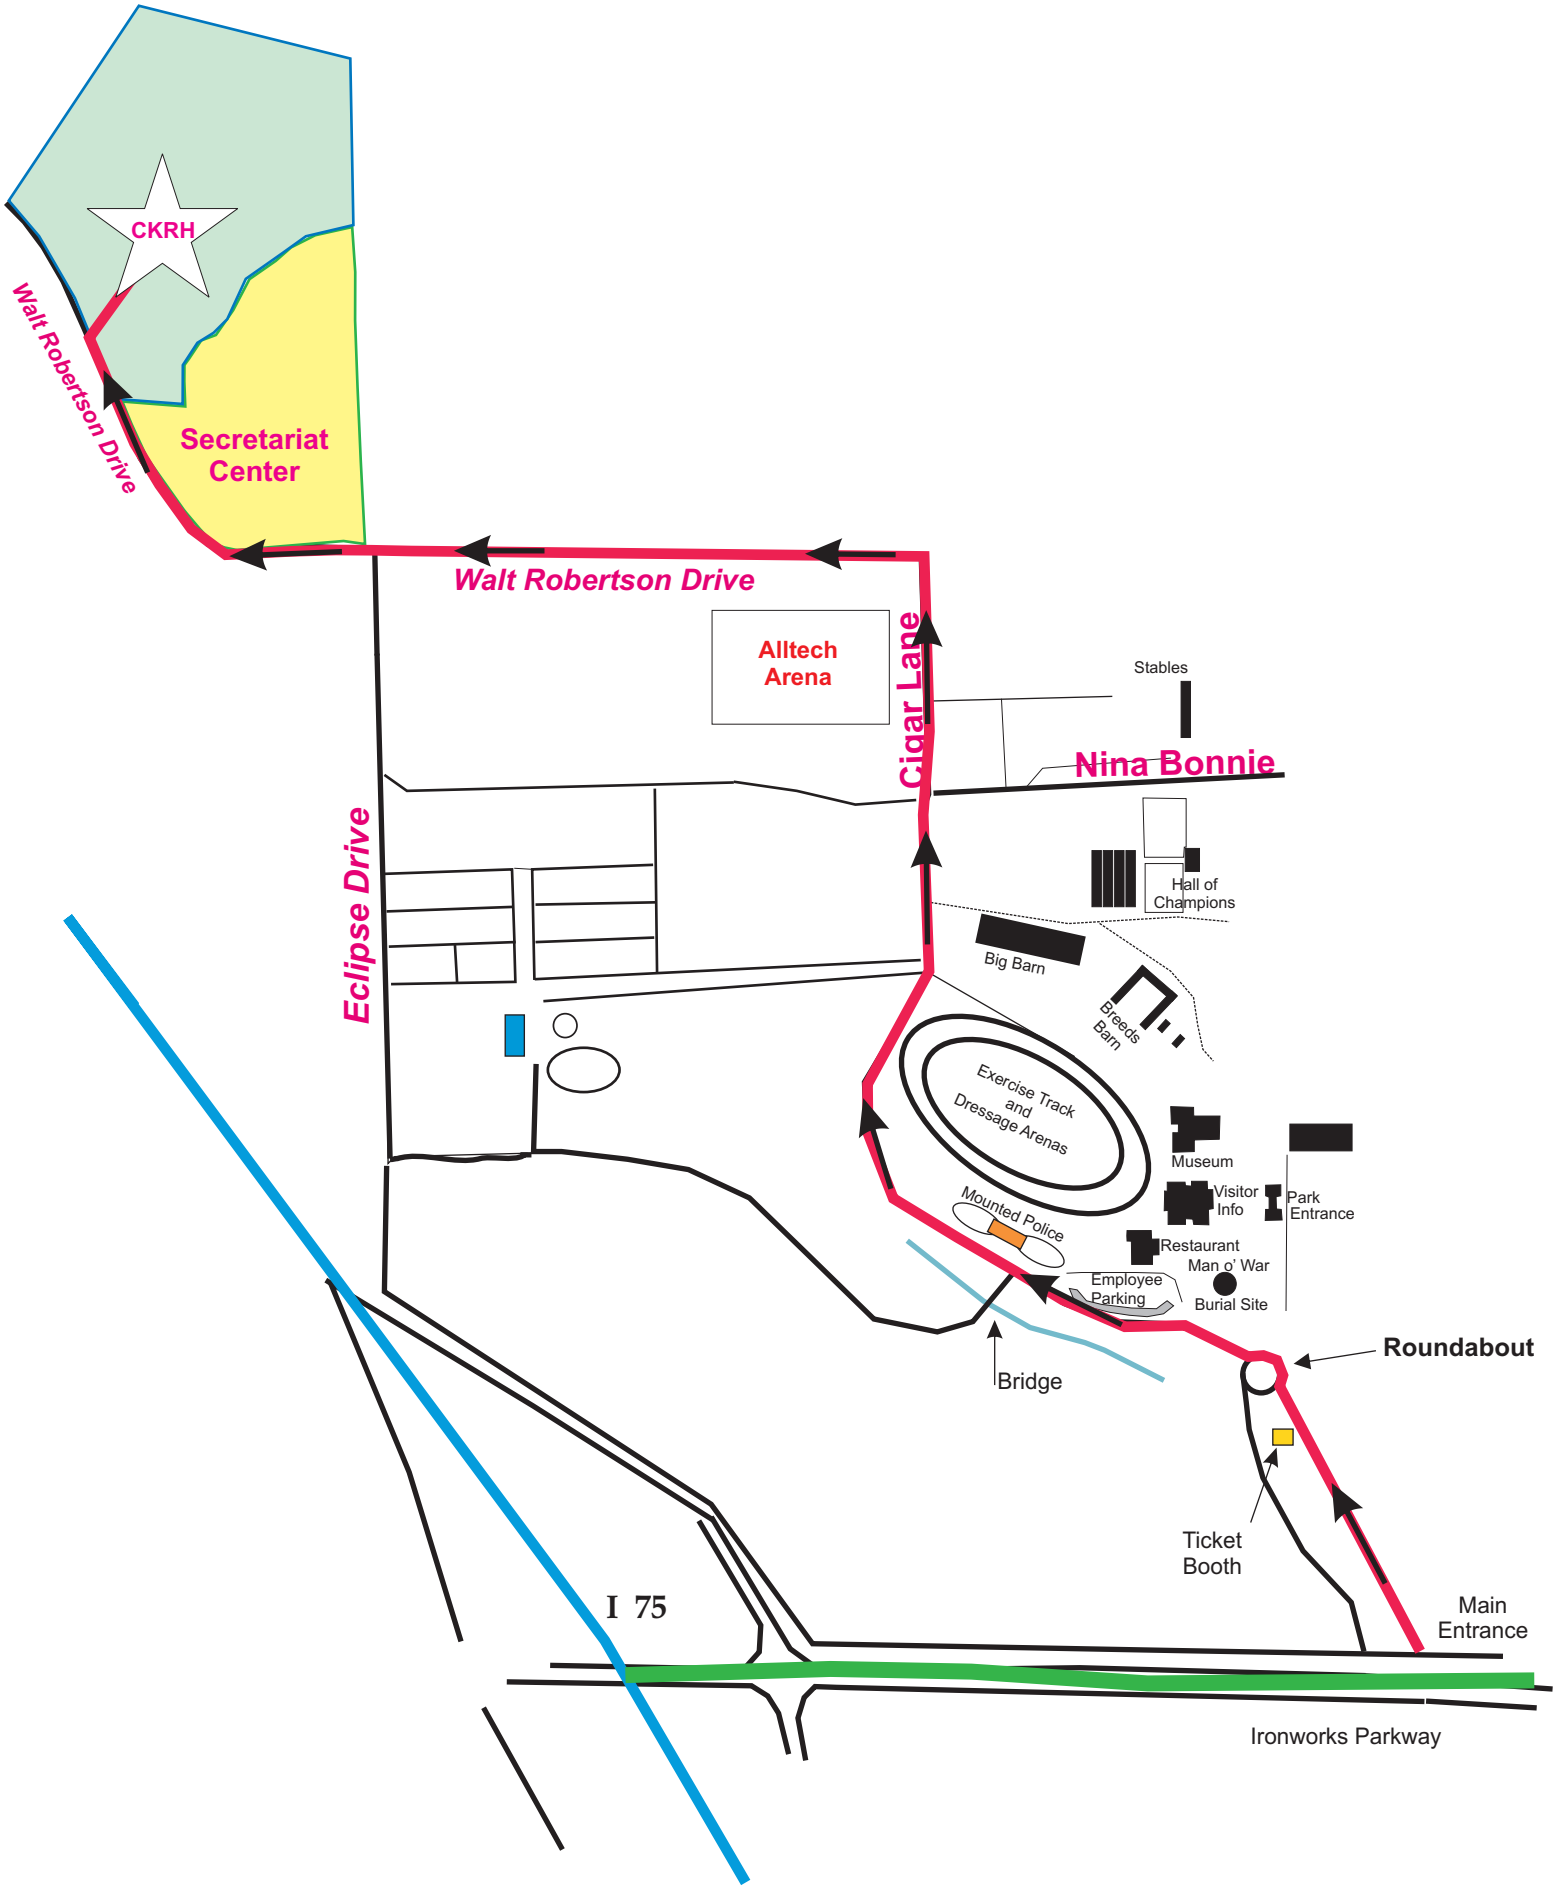

DIRECTIONS TO CENTRAL KENTUCKY RIDING FOR HOPE

The Kentucky Horse Park is located 4 miles north of Lexington and 3 miles south of Georgetown at I-75. Take exit 120 from I-75 and follow the signs to the Kentucky Horse Park.

Enter the Horse Park, at the main gate.

Go AROUND the Roundabout to Cigar Lane

Turn RIGHT onto Cigar Lane.

Follow Cigar Lane to Walt Robertson Drive. Just past the Alltech Arena.

Turn LEFT onto Walt Robertson Drive.

Follow Walt Robertson Drive past the Secretariat Center

Turn RIGHT into our driveway (There will be a sign "Central Kentucky Riding for Hope".) Park in the marked spaces.

Please enter through the main entrance under the sign Creech Therapeutic Riding Center.

859-231-7066

LEXINGTON

Map Location - C11

John A. & Virginia Creech
Therapeutic Riding Center

Main Entrance

Volunteer Entrance