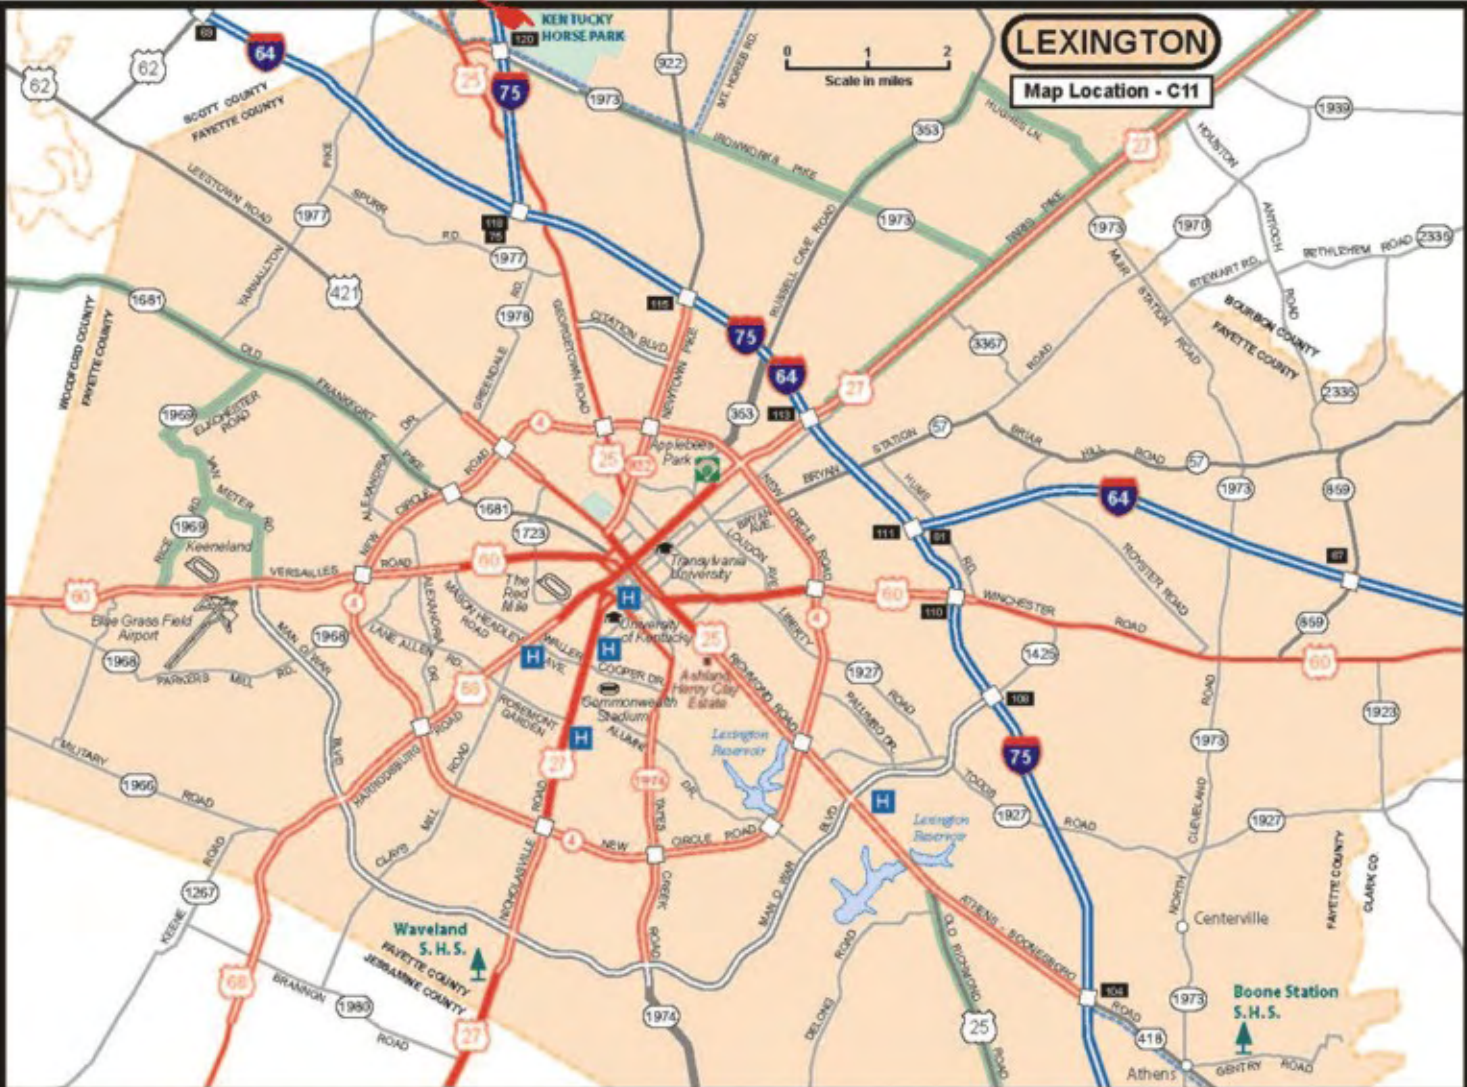

## **DIRECTIONS TO CENTRAL KENTUCKY RIDING FOR HOPE**

The Kentucky Horse Park is located 4 miles north of Lexington and 3 miles south of Georgetown at I-75. Take exit 120 from I-75 and follow the signs to the Kentucky Horse Park.

Enter the Horse Park, at the main gate.

Go AROUND the Roundabout to Cigar Lane

Turn RIGHT onto Cigar Lane.

Follow Cigar Lane to Walt Robertson Drive. Just past the new Horse Park Indoor Arena.

Turn LEFT onto Walt Robertson Drive.

Follow Walt Robertson Drive past the Secretariat Center

Turn RIGHT into our driveway (There will be a sign "Central Kentucky Riding for Hope".) Park in the marked spaces.

CKRH offices are located inside the barn, come on in.

# LEXINGTON

Map Location - C11

**Please  
Enter Here**