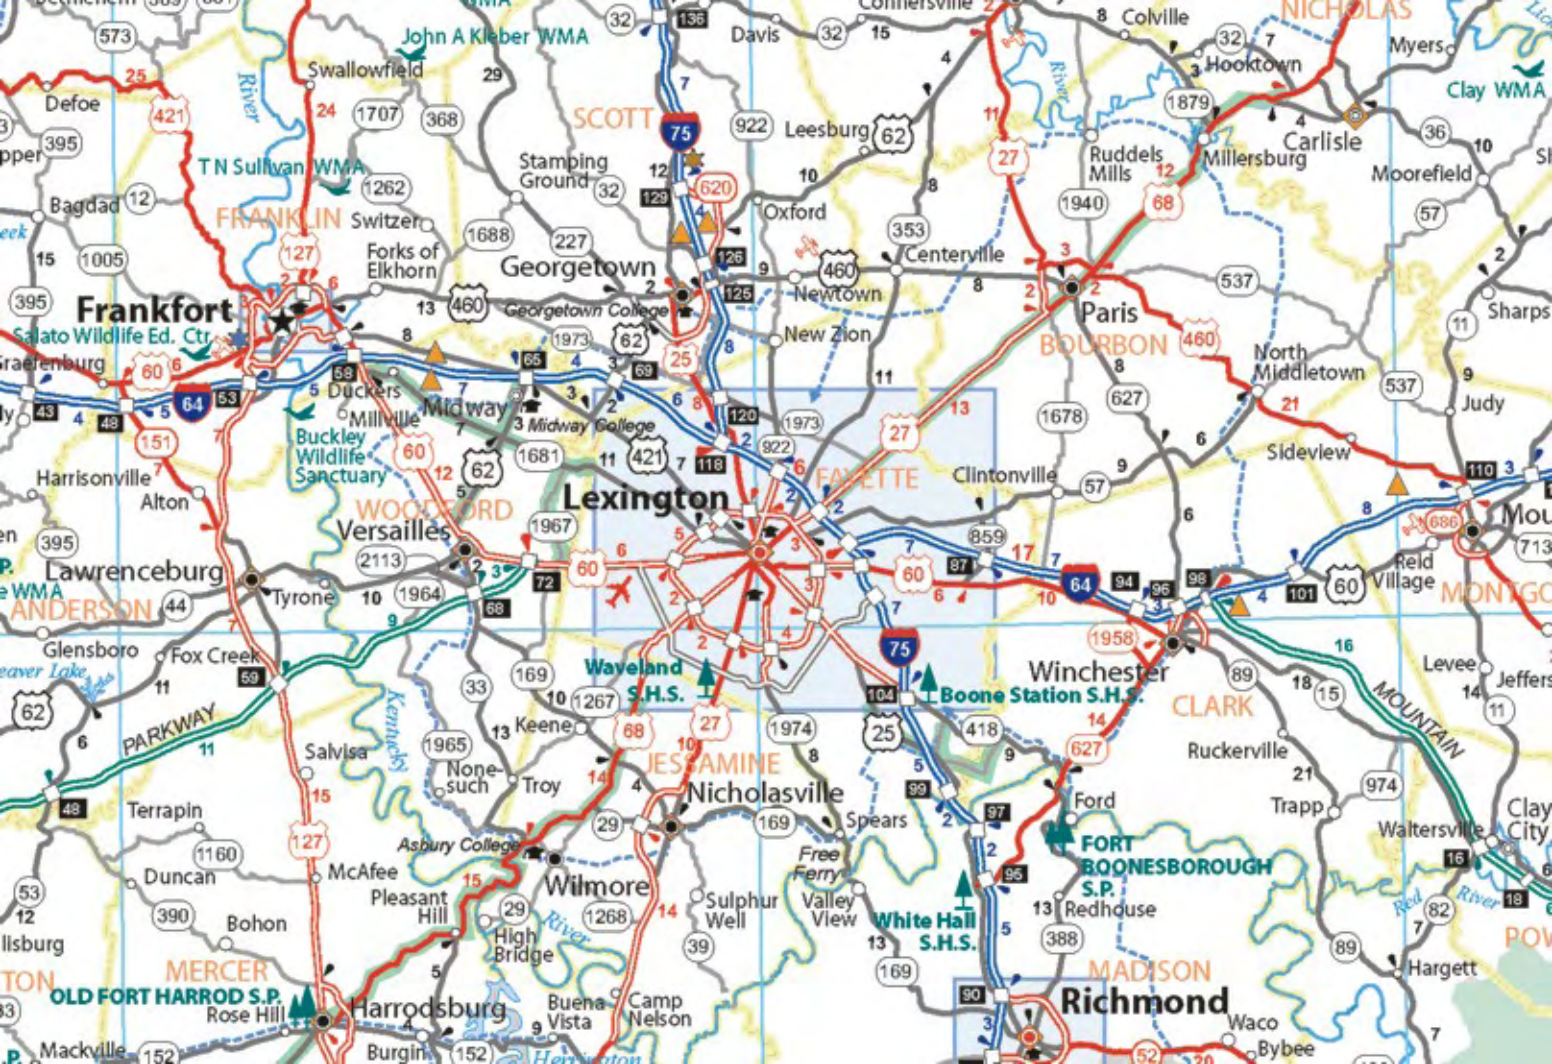

## **DIRECTIONS TO CENTRAL KENTUCKY RIDING FOR HOPE**

The Kentucky Horse Park is located 4 miles north of Lexington and 3 miles south of Georgetown at I-75. Take exit 120 from I-75 and follow the signs to the Kentucky Horse Park.

Enter the Horse Park, at the main gate.

Go AROUND the Roundabout to Cigar Lane

Turn RIGHT onto Cigar Lane.

Follow Cigar Lane to Walt Robertson Drive. Just past the new Horse Park Indoor Arena.

Turn LEFT onto Walt Robertson Drive.

Follow Walt Robertson Drive past the Secretariat Center

Turn RIGHT into our driveway (There will be a sign "Central Kentucky Riding for Hope".) Park in the marked spaces.

CKRH offices are located inside the barn, come on in.

# LEXINGTON

Map Location - C11

**Please  
Enter Here**