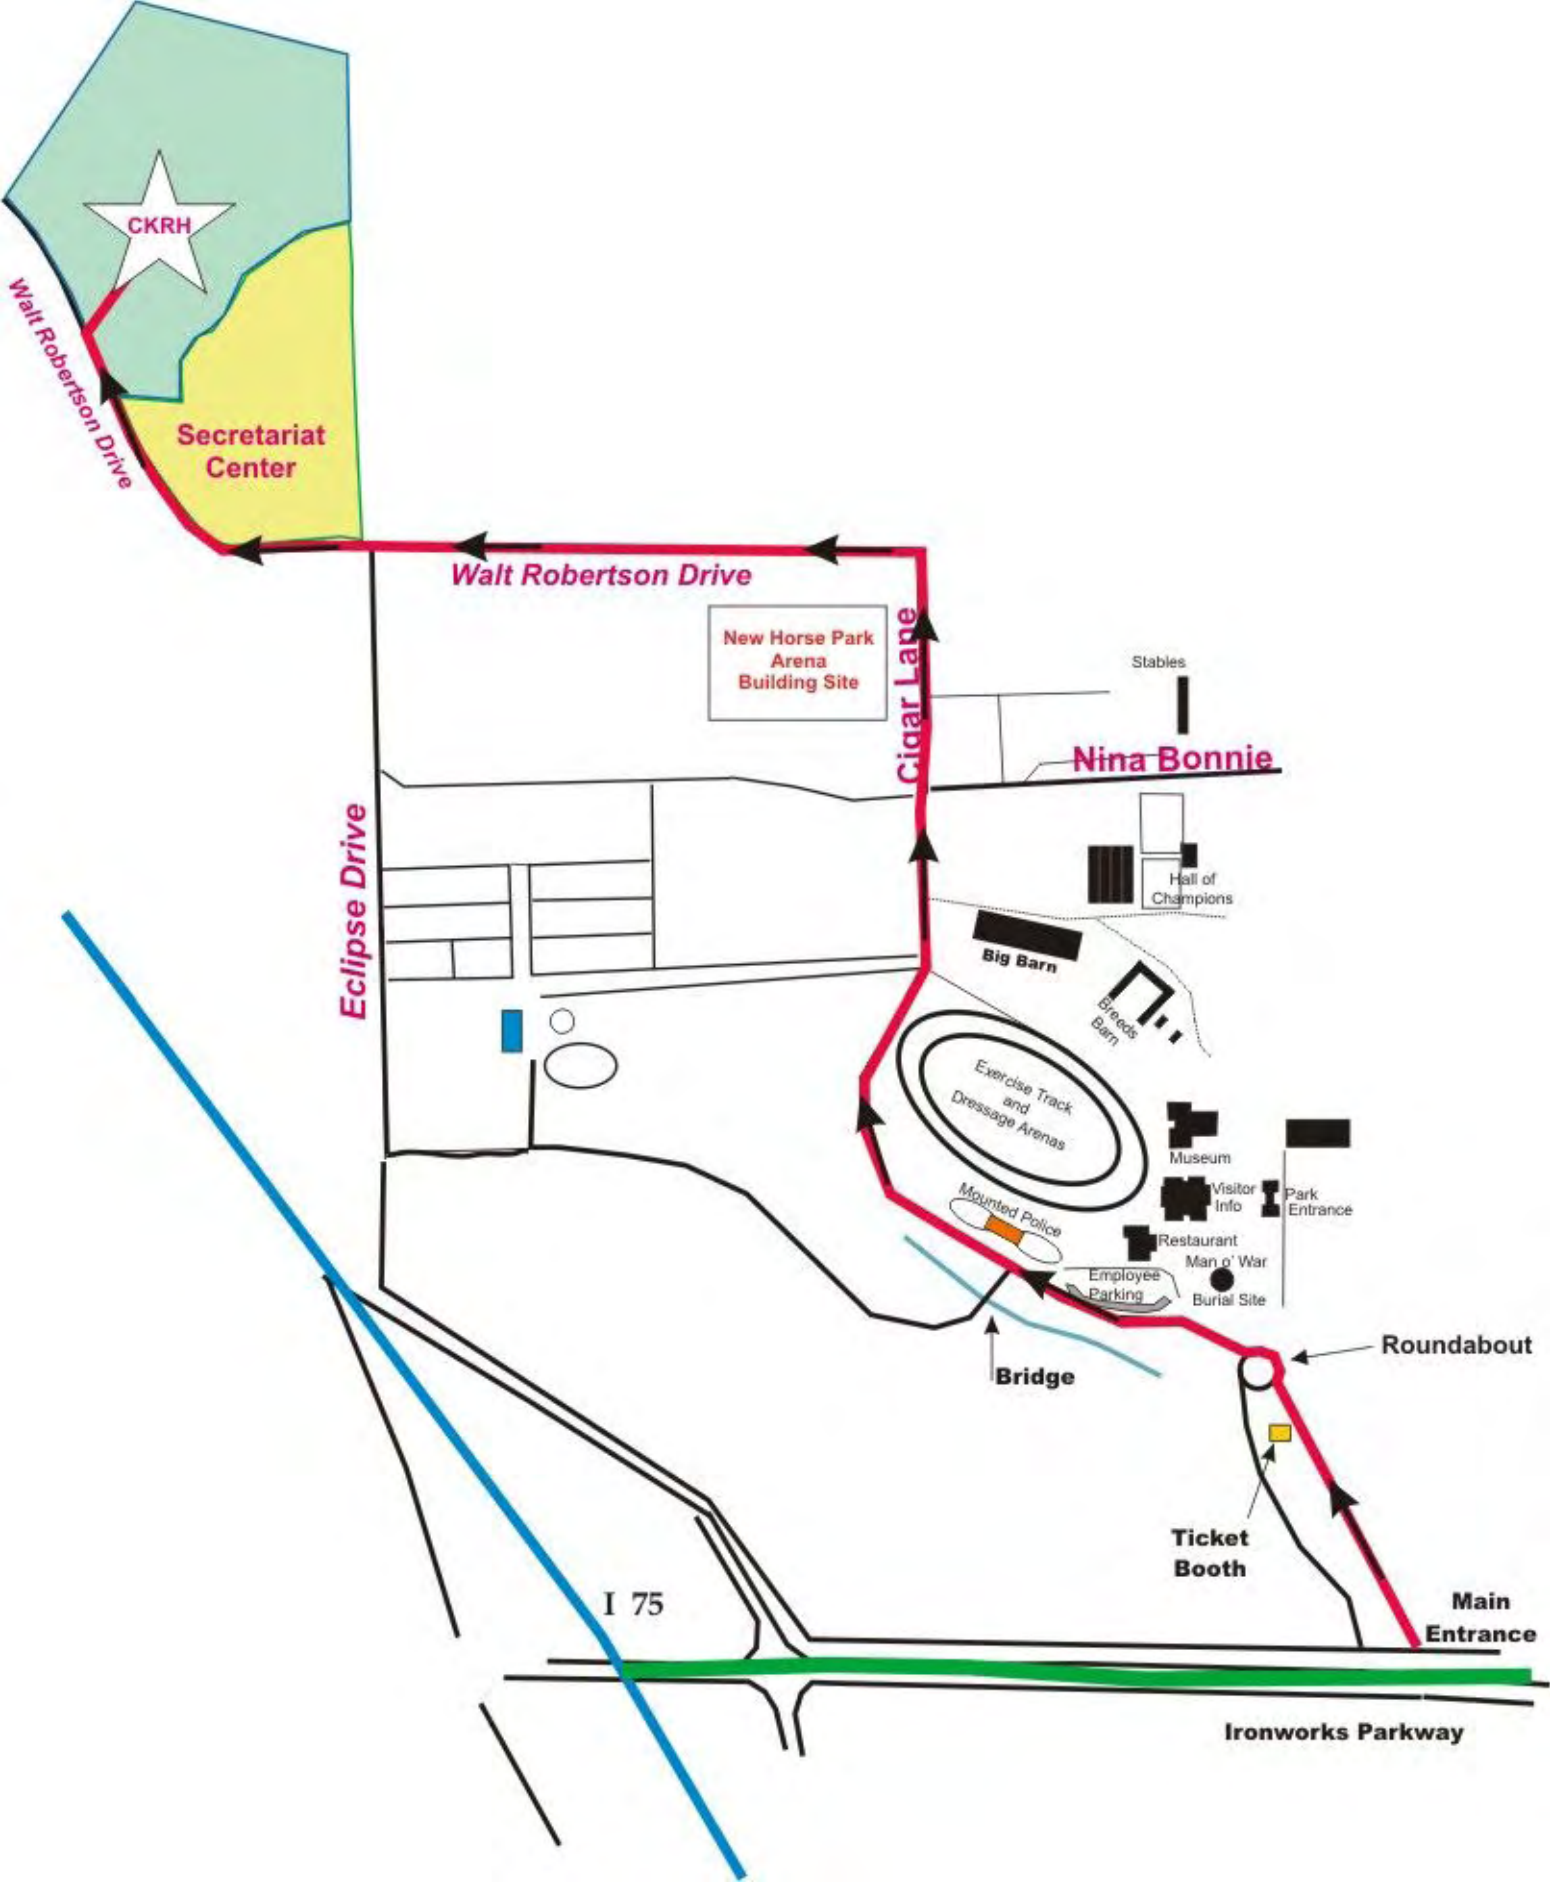

## **DIRECTIONS TO CENTRAL KENTUCKY RIDING FOR HOPE**

The Kentucky Horse Park is located 4 miles north of Lexington and 3 miles south of Georgetown at I-75. Take exit 120 from I-75 and follow the signs to the Kentucky Horse Park.

Enter the Horse Park, at the main gate.

Go AROUND the Roundabout to Cigar Lane

Turn RIGHT onto Cigar Lane.

Follow Cigar Lane to Walt Robertson Drive. Just past the new Horse Park Indoor Arena.

Turn LEFT onto Walt Robertson Drive.

Follow Walt Robertson Drive past the Secretariat Center

Turn RIGHT into our driveway (There will be a sign "Central Kentucky Riding for Hope".) Park in the marked spaces.

CKRH offices are located inside the barn, come on in.

# LEXINGTON

Map Location - C11

**Please  
Enter Here**